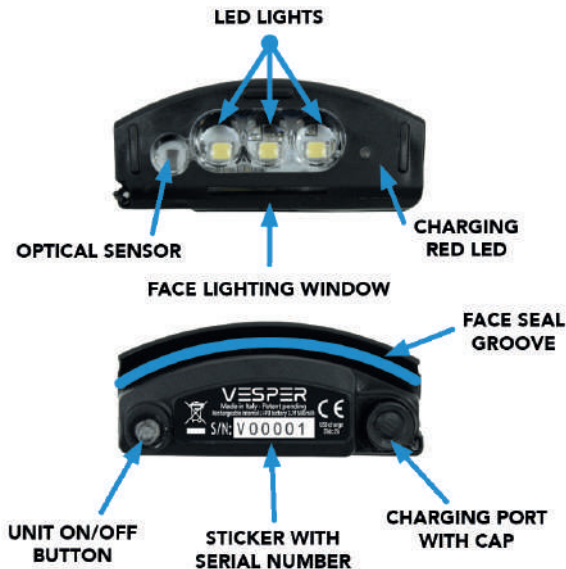

# VESPER

OR024800

*\*This product is compatible with all OCEAN REEF IDMs from the SPACE and Neptune lines.*

Vesper is a lightweight, powerful, easy-to-use, fully integrated secondary diving light. Its reduced size and patent pending placing inside the mask results in a unit that increases the negative buoyancy of the system while being incredibly comfortable.

**Multifunctional protective case included!**  
(With additional elastic strap for head and wrist/hand mount)

- RECHARGEABLE WITH MAGNETIC CABLE
- EASY TO INSTALL AND REMOVE BY THE END USER
- ULTRA LIGHT AND ULTRA COMPACT
- ACTIVATION WITH SENSOR
- SOS MODE
- EXTRA BRIGHTNESS
- ILLUMINATES THE FACE OF THE USER TO ALLOW BEING IDENTIFIED (WHILE NOT BLINDING THE DIVER)

**Scan the QR code and watch the video tutorial**

LED Power	30 lumen/led
LED Life	> 100,000 hours
Light Color	5000K
Beam Angle	15°
Battery	Lithium polymer 3.7v 500mAh
Burn Time	2h45min
Charging Time	3/4h
Battery Cycles	>600cycles (80%)
Battery Shelf Life	2 years
Use Temperature max/min	0°C / +40°C (+32°F / +104°F)
Depth Rating	60m (180ft)