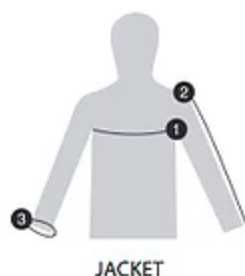

HOW TO MEASURE

- CHEST/BUST** - Measure around the fullest part of your chest or bust.
- WAIST** - Measure around your waistline, the narrowest point of your torso.
- HIP** - Measure around the fullest part of your hips.
- SLEEVE** - Measure from shoulder down the arm to the wrist.

PANTS

SHORTS

UNISEX PANTS AND SHORTS

(cm)	XS	S	M	L	XL	2XL	3XL
Waist	60	65	70	75	80	85	90
Hip	82	87	92	97	102	107	112
Inseam-pants	65	69	74	79	84	89	94

HOW TO MEASURE

- WAIST** - Measure around your waistline.
- HIP** - Measure around the fullest part of your hips.
- INSEAM** - Measure from the top of inside leg to ankle.

JACKET

UNISEX JACKET

(cm)	XS	S	M	L	XL	2XL	3XL
Chest	100	105	110	115	120	125	130
Hip	96	101	106	111	116	121	126
Cuff	18.6	19.3	20	20.7	21.4	22.1	22.8
Sleeve	68	70	72	74	76	78	80

HOW TO MEASURE

- CHEST** - Measure around the fullest part of your chest.
- CUFF** - Measure around your wrist.
- SLEEVE** - Measure from shoulder down the arm to the wrist.

HOOD

GLOVES

(cm)	S	M	L	XL
Chin	36	37	38	39
Neck	50	51	52	53

HOW TO MEASURE

- CHIN** - Measure around your chin.
- NECK** - Measure around your neck.
- PALM** - Measure around your palm.
- WRIST** - Measure around your wrist.