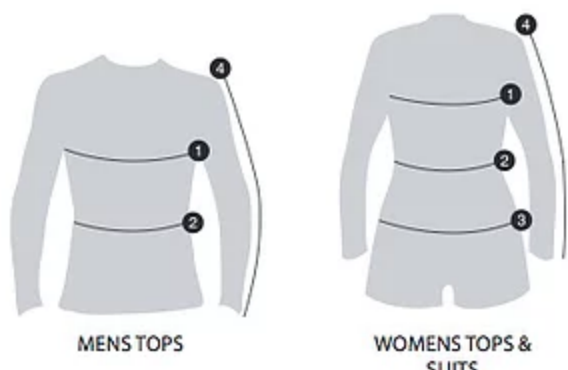

SIZING CHARTS

MENSTOPS

(cm)	S	M	L	XL	2XL	3XL
Chest	91	96	101	106	111	116
Waist	77	82	87	92	97	102
Sleeve	63-66	65-68	67-70	69-72	71-74	73-76

WOMENS TOPS AND FULL SUITS

(cm)	6 (US2)	8 (US4)	10 (US6)	12 (US8)	14 (US10)	16 (US12)
Bust	76	80	84	88	92	96
Waist	58	62	66	70	74	78
Hip	78	82	86	90	94	98
Sleeve	55-58	57-60	59-62	61-64	63-66	65-68

HOW TO MEASURE

- CHEST/BUST** - Measure around the fullest part of your chest or bust.
- WAIST** - Measure around your waistline, the narrowest point of your torso.
- HIP** - Measure around the fullest part of your hips.
- SLEEVE** - Measure from shoulder down the arm to the wrist.

PANTS

SHORTS

UNISEX PANTS AND SHORTS

(cm)	XS	S	M	L	XL	2XL	3XL
Waist	60	65	70	75	80	85	90
Hip	82	87	92	97	102	107	112
Inseam-pants	65	69	74	79	84	89	94

HOW TO MEASURE

- WAIST** - Measure around your waistline.
- HIP** - Measure around the fullest part of your hips.
- INSEAM** - Measure from the top of inside leg to ankle.