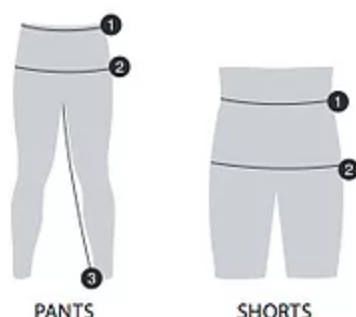

SIZING CHARTS

MENSTOPS

(cm)	S	M	L	XL	2XL	3XL
Chest	91	96	101	106	111	116
Waist	77	82	87	92	97	102
Sleeve	63-66	65-68	67-70	69-72	71-74	73-76

WOMENS TOPS AND FULL SUITS

(cm)	6 (US2)	8 (US4)	10 (US6)	12 (US8)	14 (US10)	16 (US12)
Bust	76	80	84	88	92	96
Waist	58	62	66	70	74	78
Hip	78	82	86	90	94	98
Sleeve	55-58	57-60	59-62	61-64	63-66	65-68

HOW TO MEASURE

- CHEST/BUST** - Measure around the fullest part of your chest or bust.
- WAIST** - Measure around your waistline, the narrowest point of your torso.
- HIP** - Measure around the fullest part of your hips.
- SLEEVE** - Measure from shoulder down the arm to the wrist.